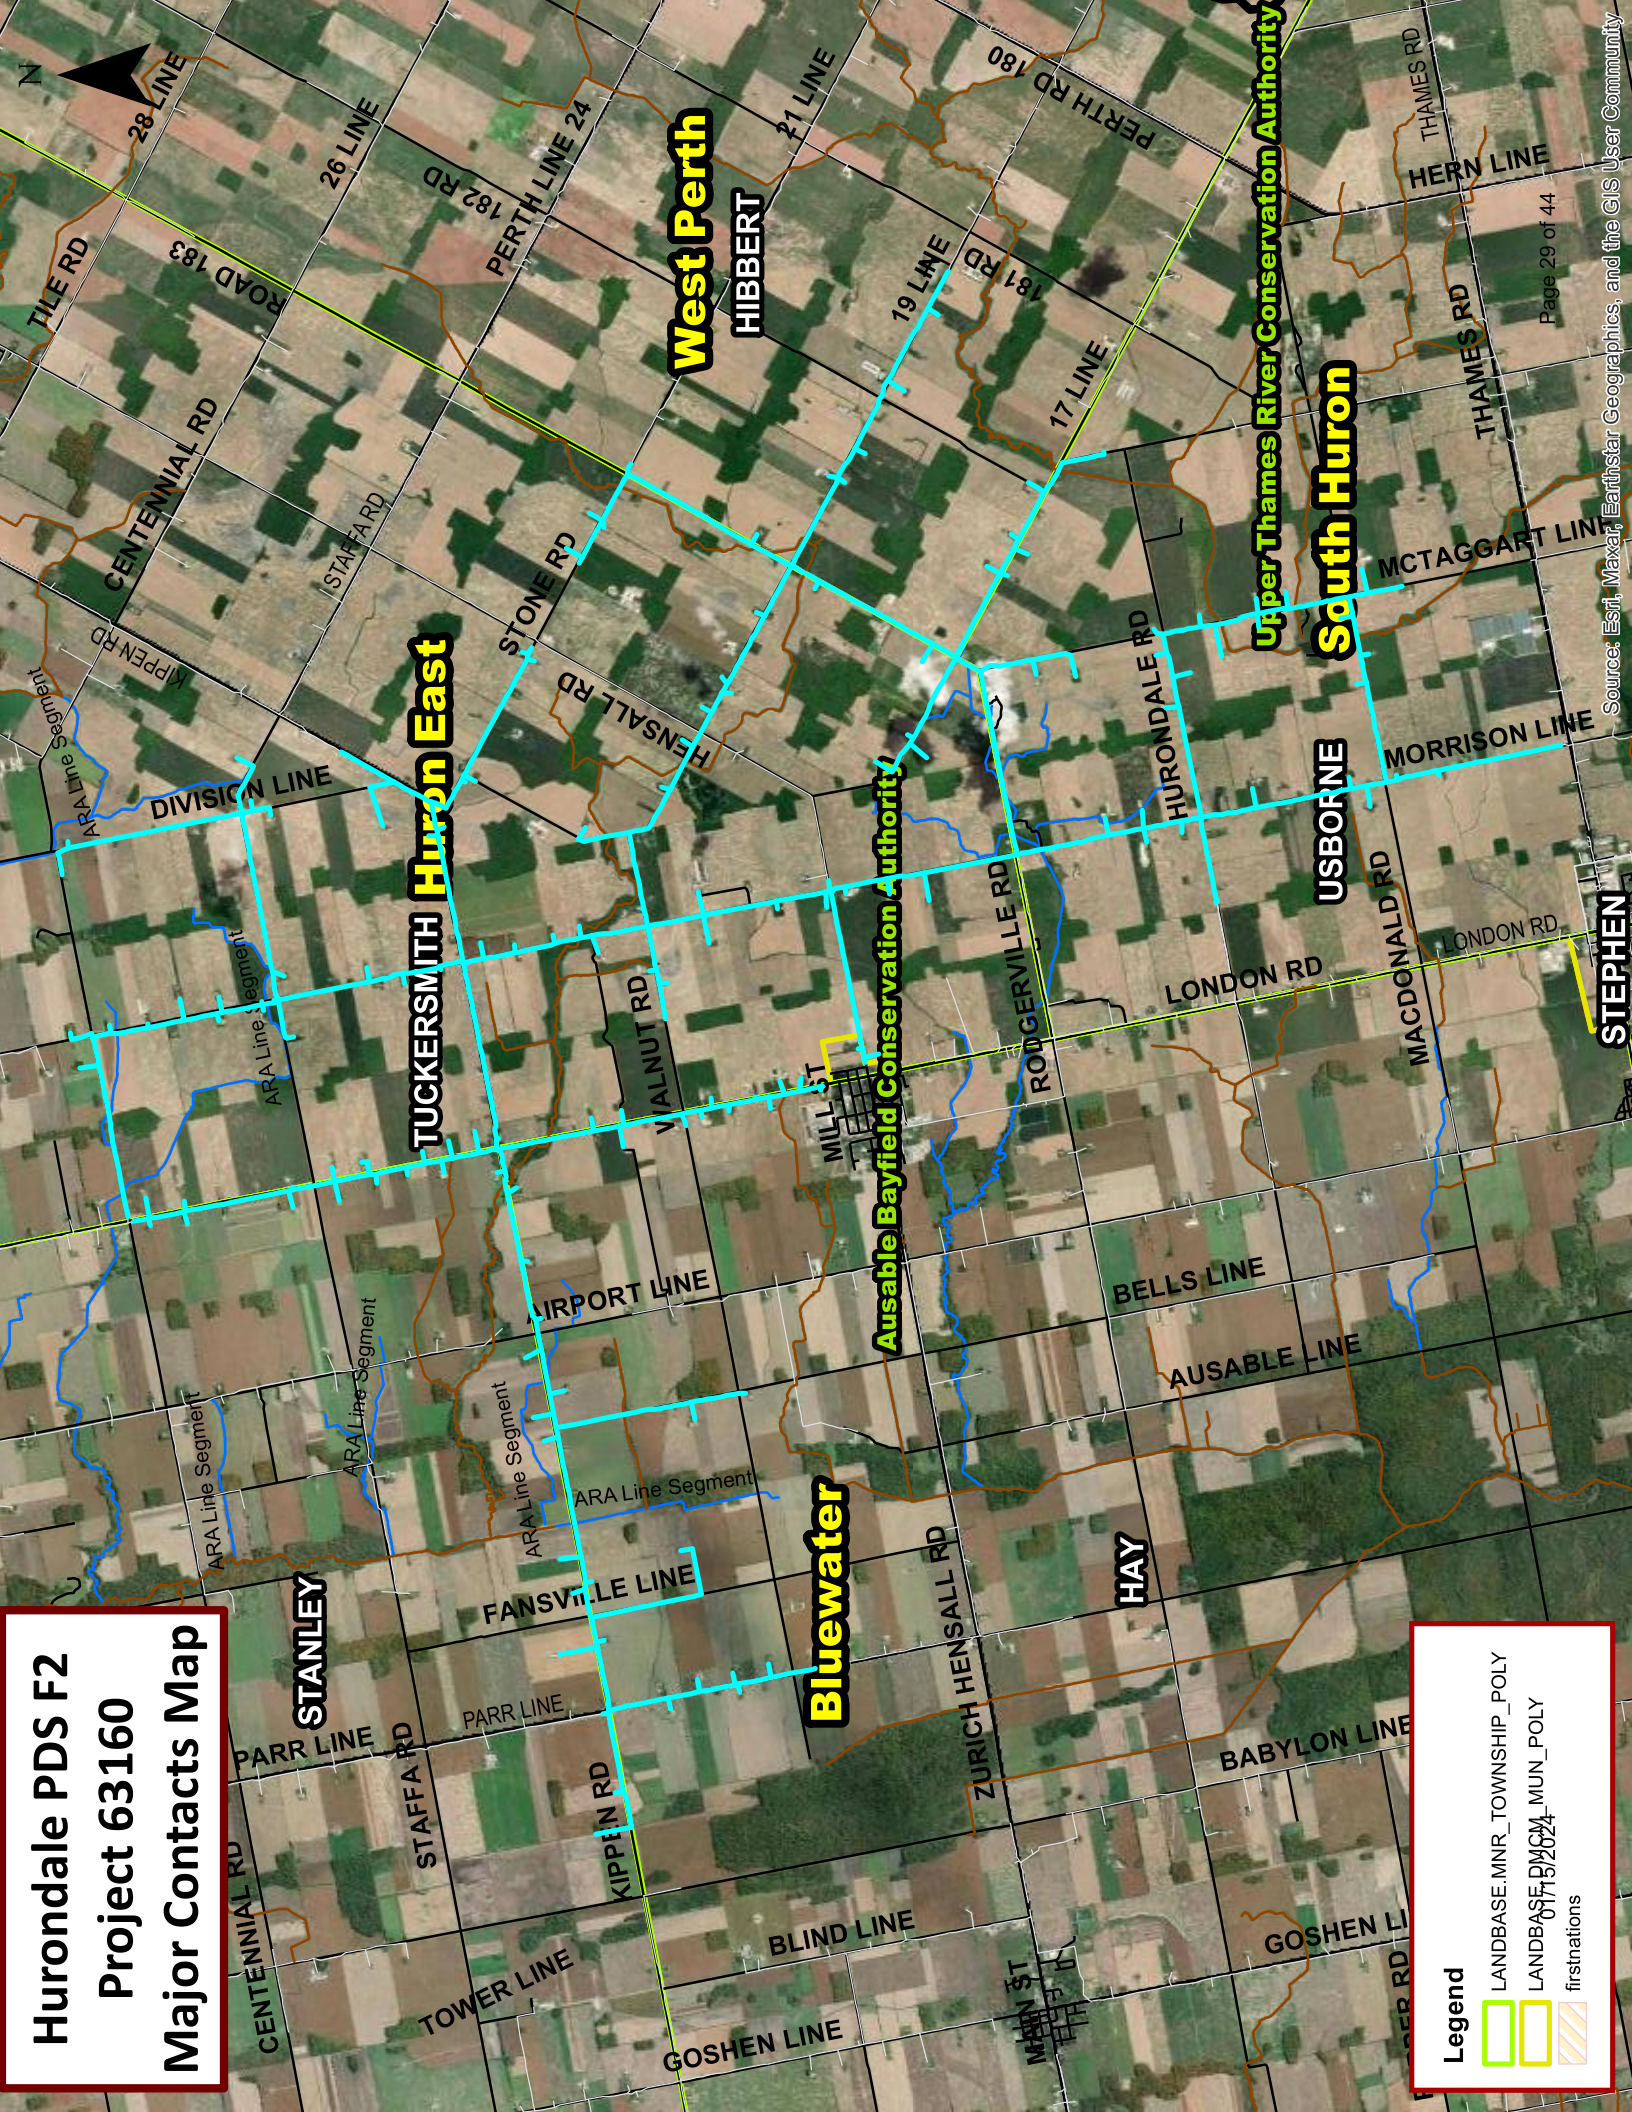

**Hurondale PDS F2
Project 63160
Major Contacts Map**

Legend

- LANDBASE.MNR_TOWNSHIP_POLY
- LANDBASE.DMCM_MUN_POLY
- firstnations